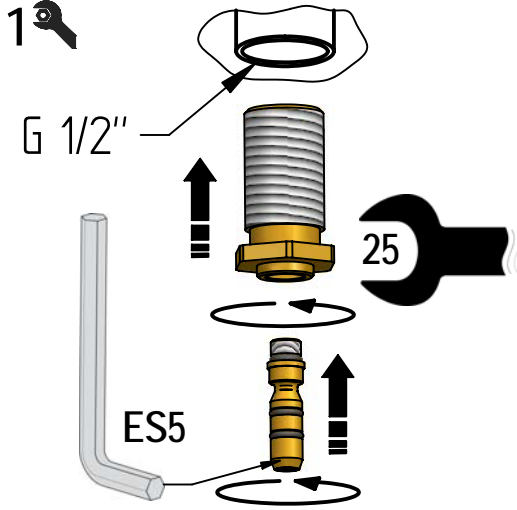

DESIGN
EOB

MADE IN ITALY

This product has been entirely manufactured in Italy, by top quality raw materials.

SOSTITUZIONE AERATORE / AERATOR REPLACEMENT