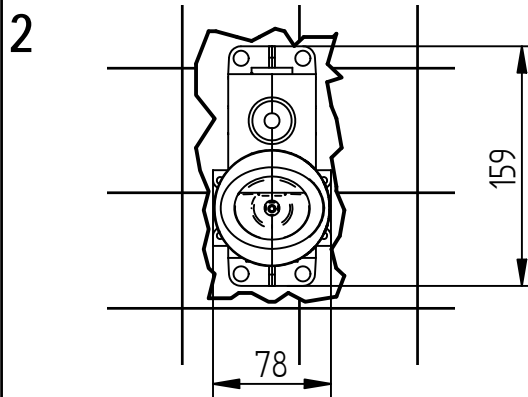

1 IMPORTANTISSIMO VERY IMPORTANT