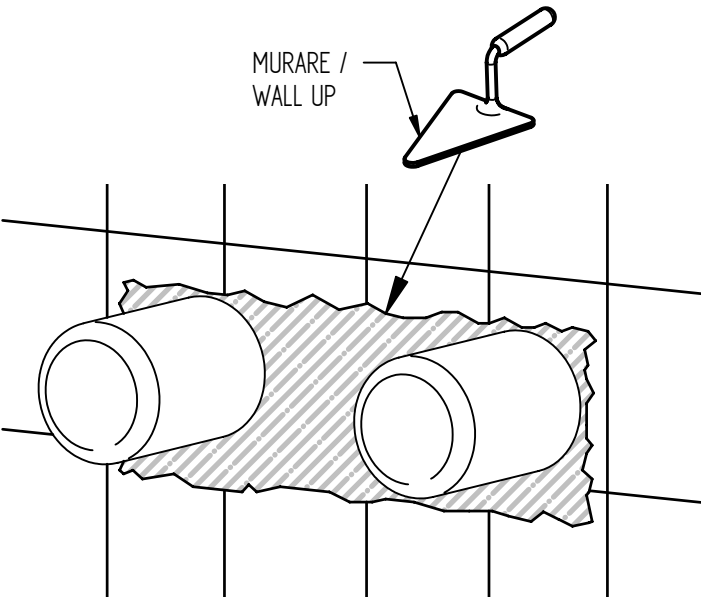

This product has been entirely manufactured in Italy, by top quality raw materials.

**BELLOSTA**  
rubinetterie  
Rubinetti d'autore Made in Italy

3

4

5

MURO FINITO COMPRESO RIVESTIMENTO  
-----  
ENDED WALL INCLUSIVE OF COVERING

Y MISURA IDEALE  
Y IDEAL MEASURE

X

X	Y
35-50	42,5

6

7

8

**MADE IN ITALY**

**DESIGN**