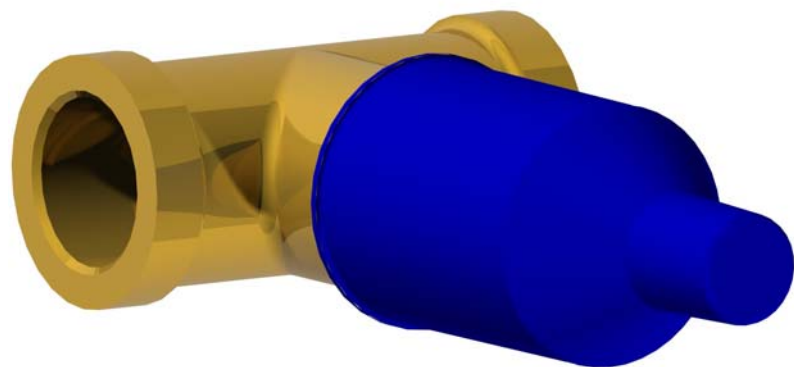

Incassi

Istruzioni di installazione / Installation instruction

ART. 054025 (DX)
ART 054026 (SX)

ART. 054027 (DX)
ART. 054028 (SX)