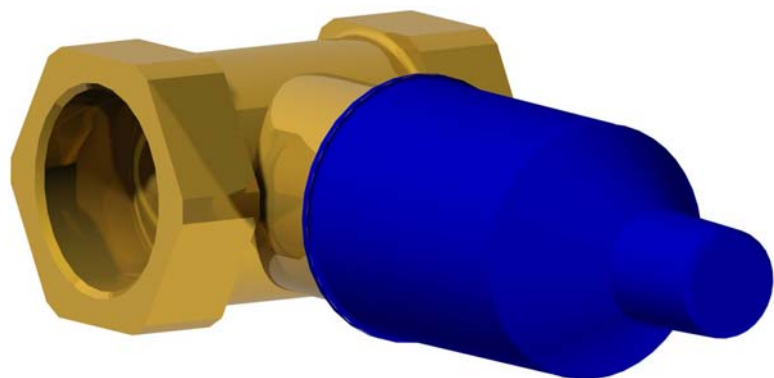

Incassi

Istruzioni di installazione / Installation instruction

ART. 054025 (DX)
ART 054026 (SX)

ART. 054027 (DX)
ART. 054028 (SX)