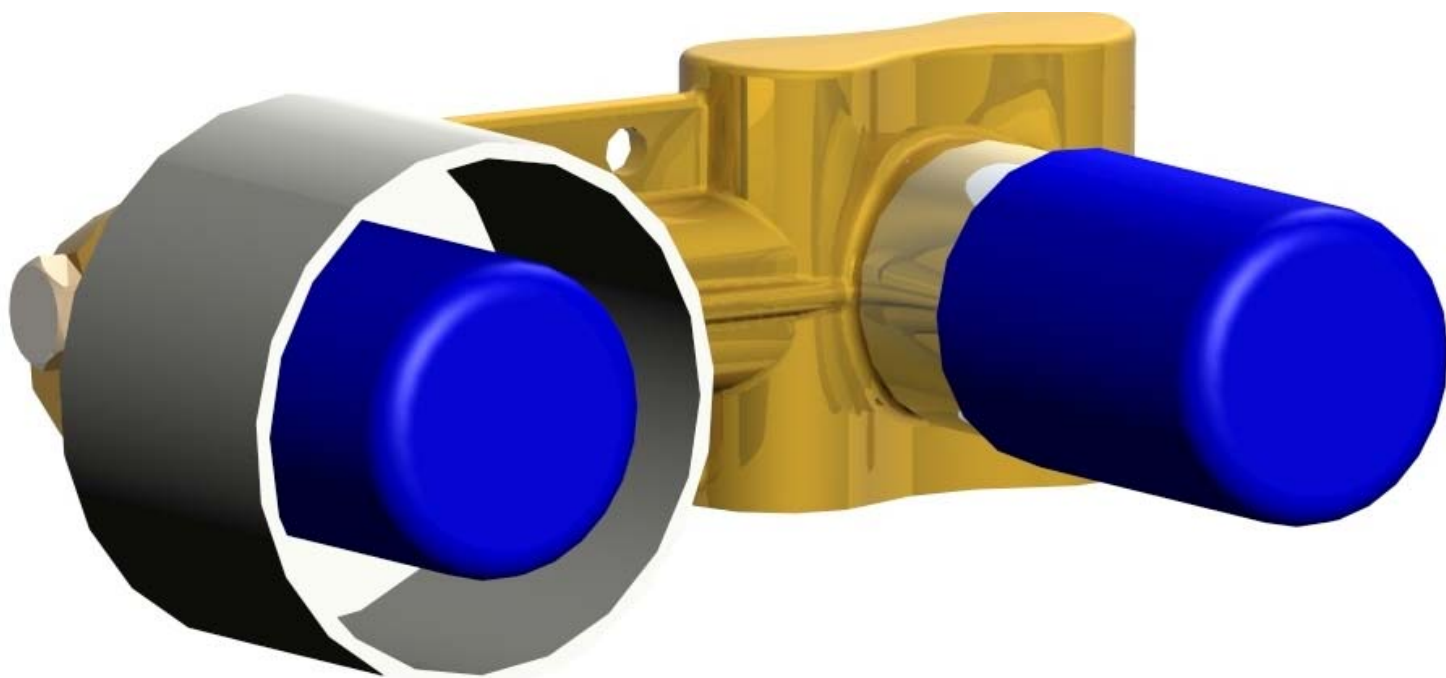

Incassi

Istruzioni di installazione / Installation instruction

Art. 884069

Per installatore: Al fine di garantire la durata del prodotto installare rubinetti con filtro da pulire periodicamente. Effettuare risciacquo delle tubazioni prima di installare il prodotto (PUNTO 1)

Eventuali residui se finissero all'interno della cartuccia potrebbero causarne il danneggiamento

For installer: In order to guarantee a long duration of the product install valves with filter, which have to be regularly cleaned (POINT 1). Carry out the rinsing of the pipes before install the tap.

Some external materials may damage the cartridge if not removed before the installation.