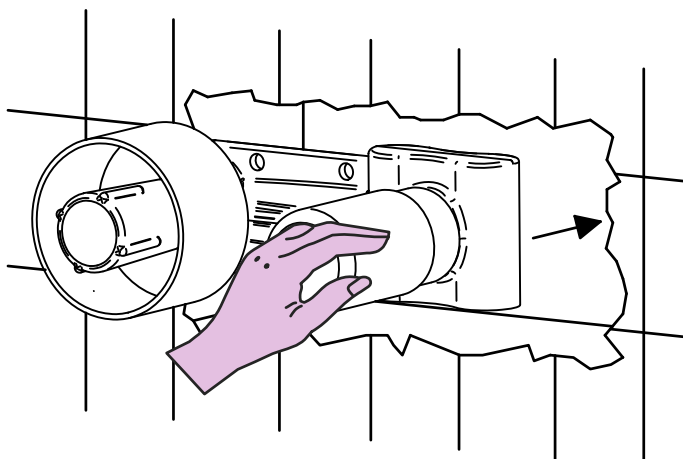

3

4

5

X	Y
70-85	77,5

6

7

MURARE /
WALL UP

8

MADE IN ITALY

Questo prodotto è stato realizzato interamente in Italia con l'utilizzo di materie prime di altissima qualità

DESIGN

EOB

MADE IN ITALY

This product has been entirely manufactured in Italy, by top quality raw materials.

BELLOSTA
rubinetterie

Rubinetti d'autore Made in Italy