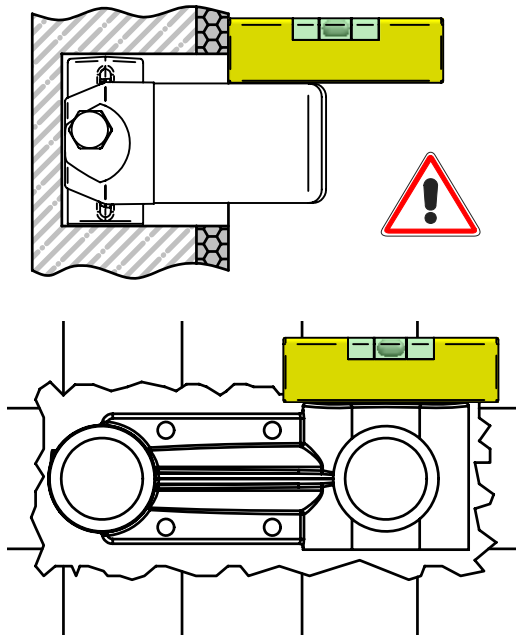

This product has been entirely manufactured in Italy, by top quality raw materials.

**BELLOSTA**  
rubinetterie  
Rubinetti d'autore Made in Italy

3

4

5

MURO FINITO COMPRESO RIVESTIMENTO

-----

ENDED WALL INCLUSIVE OF COVERING

Y MISURA IDEALE  
Y IDEAL MEASURE

X

X	Y
35-50	42,5

6

7

8

**MADE IN ITALY**

**DESIGN**