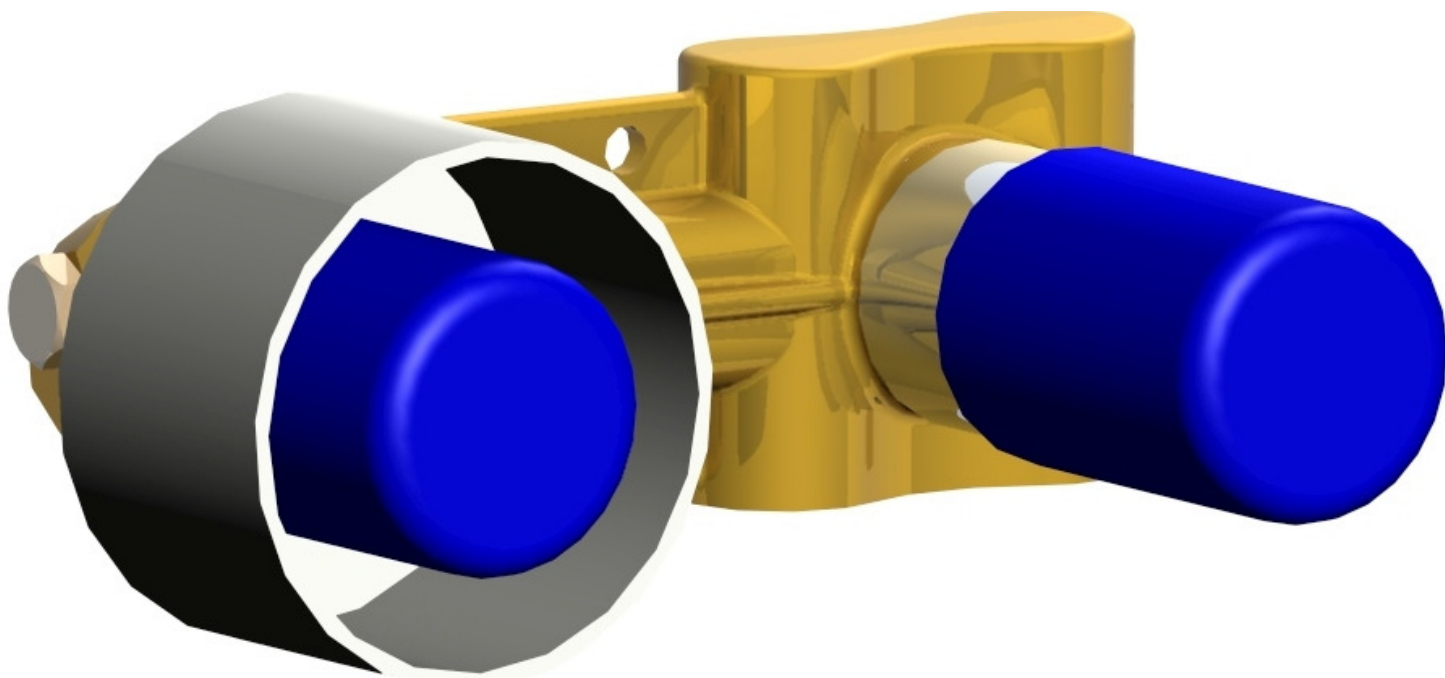

Incassi

Istruzioni di installazione / Installation instruction

Art. 884069 - Art. 774057