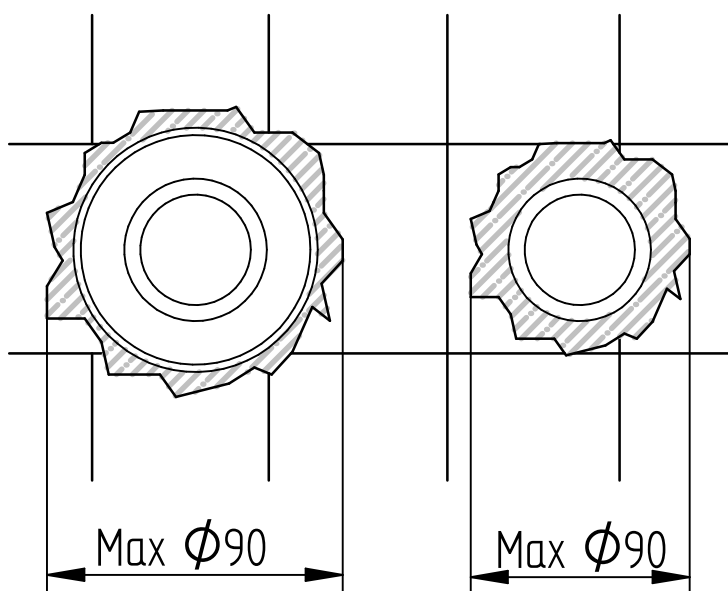

PER INSTALLAZIONE INCASSO VEDI ISTRUZIONI 884069-774057
FOR BUILT-IN PARTS, SEE INSTRUCTIONS OF 884069-774057

1