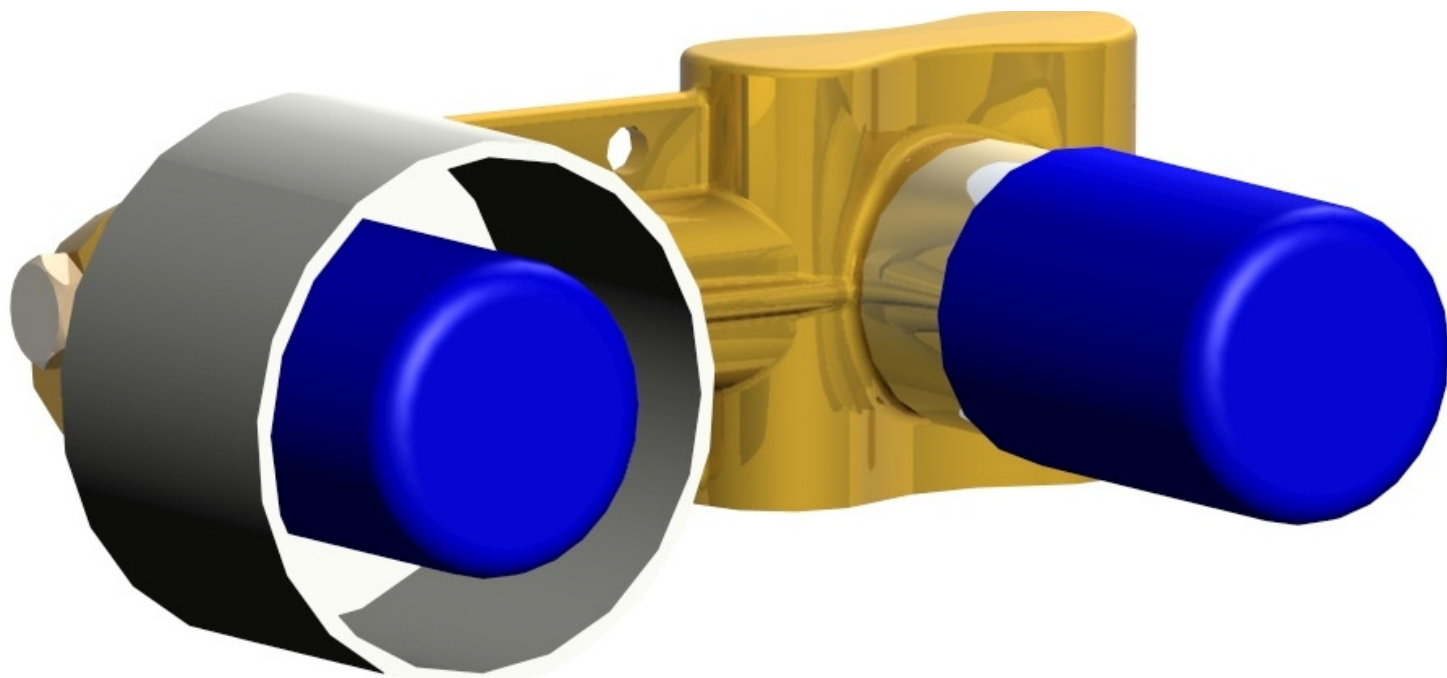

Incassi

Istruzioni di installazione / Installation instruction

Art. 884069 - Art. 774057