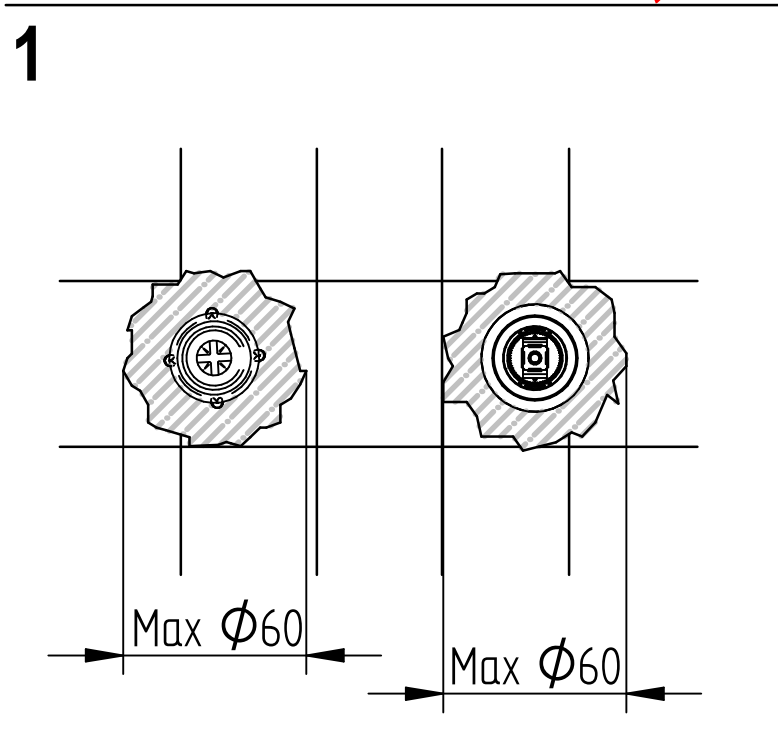

**PER INSTALLAZIONE INCASSO VEDI ISTRUZIONI 894001
FOR BUILT-IN PARTS, SEE INSTRUCTIONS OF 894001**