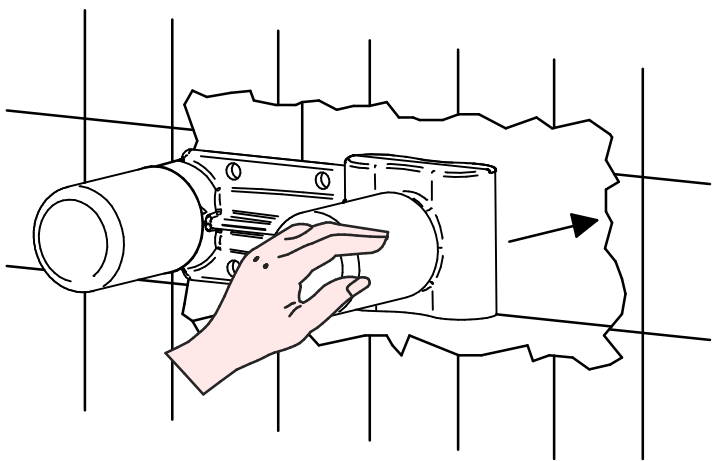

BELLOSTA
rubinetterie
Rubinetti d'autore Made in Italy

3**4****5**

MURO FINITO COMPRESO RIVESTIMENTO

ENDED WALL INCLUSIVE OF COVERING

Y MISURA IDEALE
Y IDEAL MEASURE

X

X	Y
35-50	42,5

6**7****8****MADE IN ITALY**