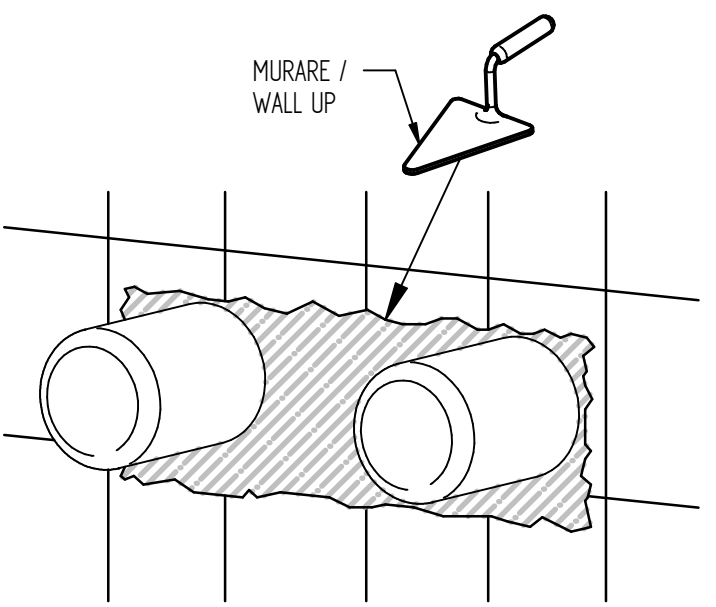

BELLOSTA
rubinetterie
Rubinetti d'autore Made in Italy

3**4****5**

MURO FINITO COMPRESO RIVESTIMENTO

ENDED WALL INCLUSIVE OF COVERING

Y MISURA IDEALE
Y IDEAL MEASURE

X

X	Y
35-50	42,5

6**7****8****MADE IN ITALY**