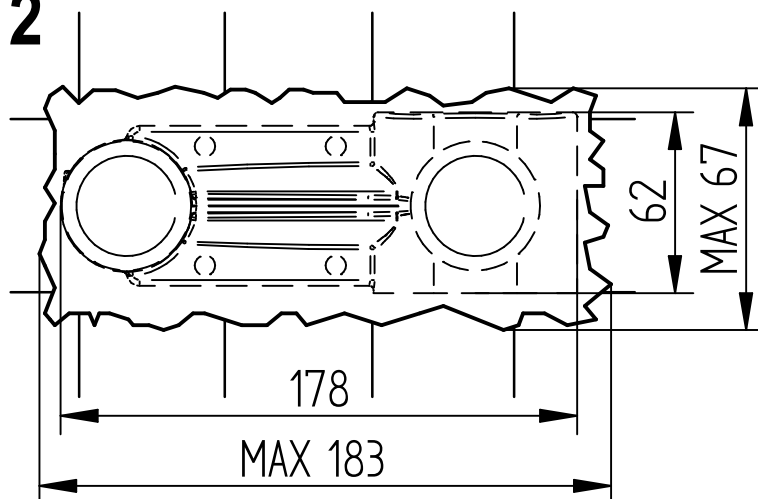

2

MADE IN ITALY

Questo prodotto è stato realizzato interamente in Italia con l'utilizzo di materie prime di altissima qualità

DESIGN

EOB

MADE IN ITALY

This product has been entirely manufactured in Italy, by top quality raw materials.

BELLOSTA
rubinetterie
Rubinetti d'autore Made in Italy