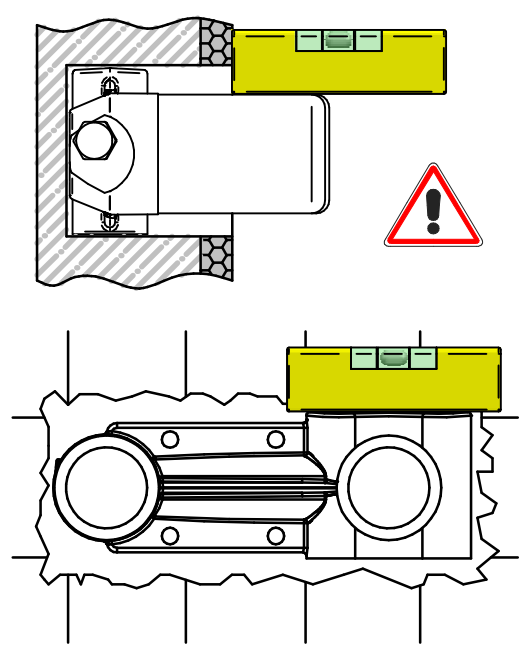

BELLOSTA
rubinetterie
Rubinetti d'autore Made in Italy

3**4****5**

MURO FINITO COMPRESO RIVESTIMENTO

ENDED WALL INCLUSIVE OF COVERING

Y MISURA IDEALE
Y IDEAL MEASURE

X

X	Y
35-50	42,5

6**7****8****MADE IN ITALY**