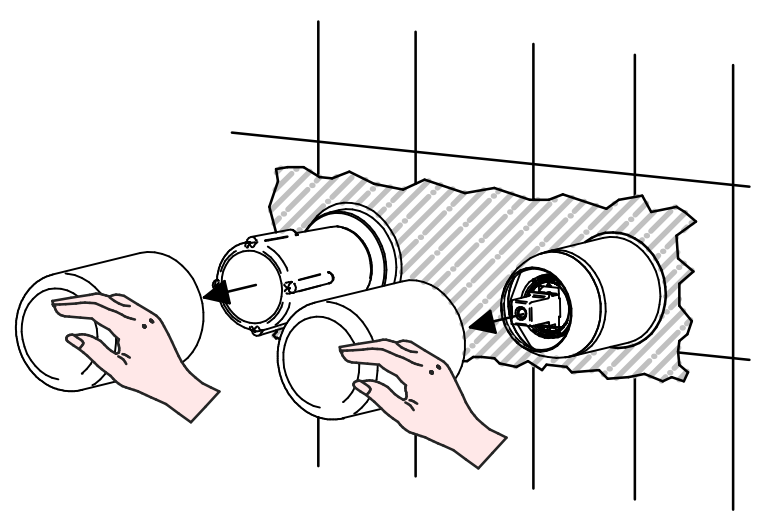

BELLOSTA
rubinetterie
Rubinetti d'autore Made in Italy

3**4****5**

MURO FINITO COMPRESO RIVESTIMENTO

ENDED WALL INCLUSIVE OF COVERING

Y MISURA IDEALE
Y IDEAL MEASURE

X

X	Y
35-50	42,5

6**7****8****MADE IN ITALY**