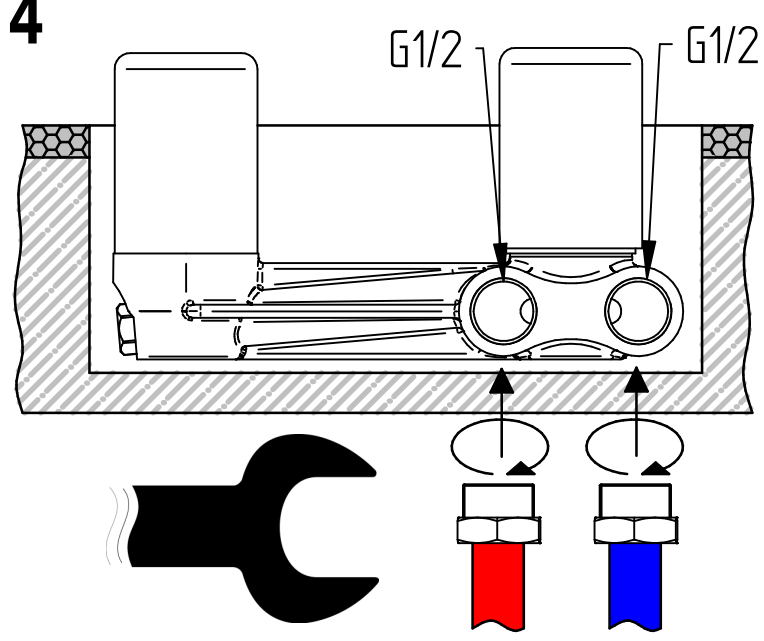

BELLOSTA
rubinetterie
Rubinetti d'autore Made in Italy

3**4****5**

MURO FINITO COMPRESO RIVESTIMENTO

ENDED WALL INCLUSIVE OF COVERING

Y MISURA IDEALE
Y IDEAL MEASURE

X

X	Y
35-50	42,5

6**7****8****MADE IN ITALY**