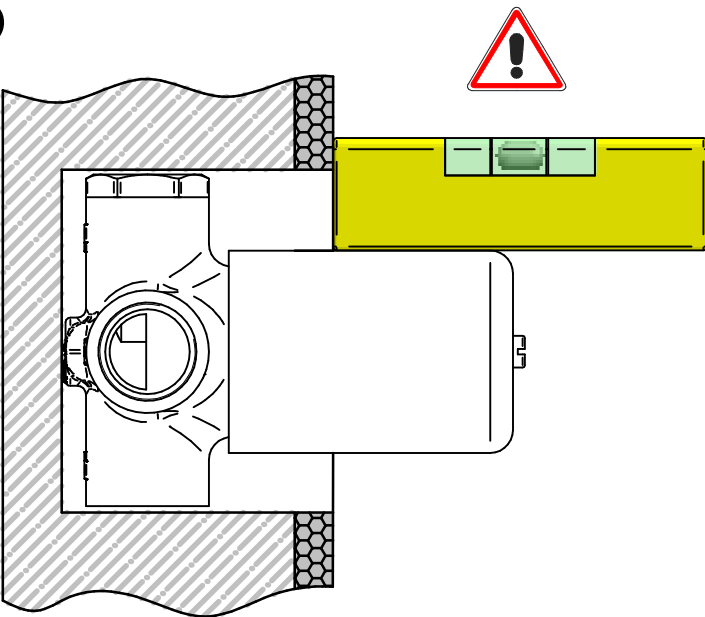

1 IMPORTANTISSIMO VERY IMPORTANT

2

3

4

5

6

MADE IN ITALY

Questo prodotto è stato realizzato interamente in Italia con l'utilizzo di materie prime di altissima qualità

DESIGN

EOB

MADE IN ITALY

This product has been entirely manufactured in Italy, by top quality raw materials.

BELLOSTA
rubinetterie

Rubinetti dautore Made in Italy