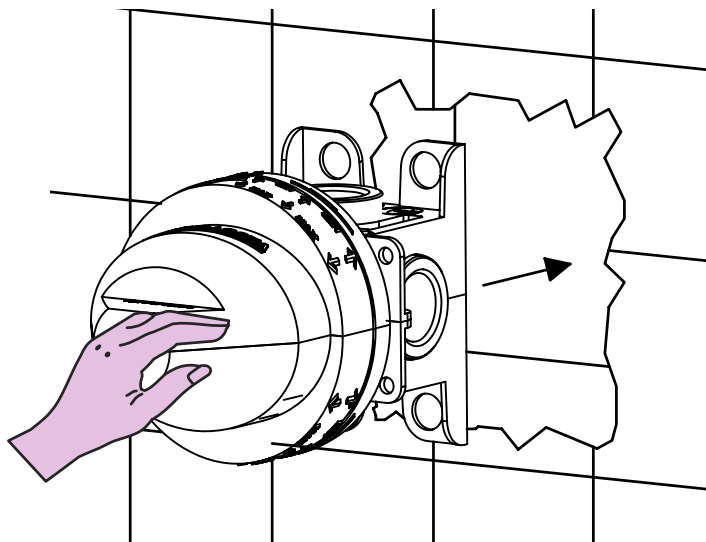

Incassi

Istruzioni di installazione / Installation instruction

Art. 104018

Per installatore: Al fine di garantire la durata del prodotto installare rubinetti con filtro da pulire periodicamente. Effettuare risciacquo delle tubazioni prima di installare il prodotto (PUNTO 1)
Eventuali residui se finissero all'interno della cartuccia potrebbero causarne il danneggiamento

For installer: In order to guarantee a long duration of the product install valves with filter, which have to be regularly cleaned (POINT 1). Carry out the rinsing of the pipes before install the tap.
Some external materials may damage the cadrige if not removed before the installation.

1 IMPORTANTISSIMO VERY IMPORTANT

2

3

4

MADE IN ITALY

Questo prodotto è stato realizzato interamente in Italia con l'utilizzo di materie prime di altissima qualità

DESIGN

EOB

MADE IN ITALY

This product has been entirely manufactured in Italy, by top quality raw materials.

BELLOSTA
rubinetterie
Rubinetti d'autore Made in Italy