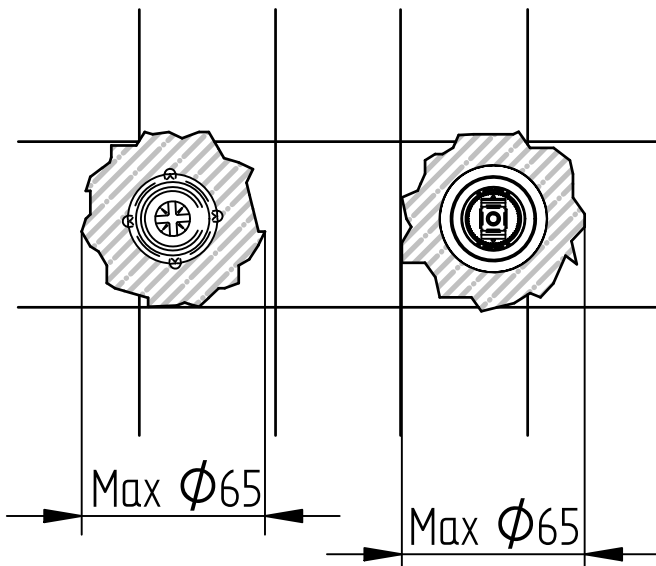

**PER INSTALLAZIONE INCASSO VEDI ISTRUZIONI 894001
FOR BUILT-IN PARTS, SEE INSTRUCTIONS OF 894001**

1