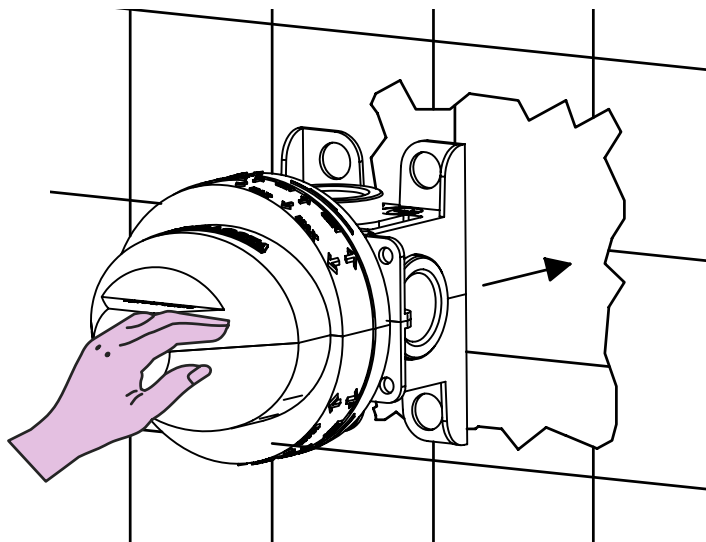

Incassi

Istruzioni di installazione / Installation instruction

Art. 104018

Per installatore: Al fine di garantire la durata del prodotto installare rubinetti con filtro da pulire periodicamente. Effettuare risciacquo delle tubazioni prima di installare il prodotto (PUNTO 1)
Eventuali residui se finissero all'interno della cartuccia potrebbero causarne il danneggiamento

For installer: In order to guarantee a long duration of the product install valves with filter, which have to be regularly cleaned (POINT 1). Carry out the rinsing of the pipes before install the tap.
Some external materials may damage the cartridge if not removed before the installation.

1 IMPORTANTISSIMO VERY IMPORTANT

2

3

4

MADE IN ITALY

Questo prodotto è stato realizzato interamente in Italia con l'utilizzo di materie prime di altissima qualità

DESIGN

EOB

MADE IN ITALY

This product has been entirely manufactured in Italy, by top quality raw materials.

BELLOSTA
rubinetterie
Rubinetti d'autore Made in Italy