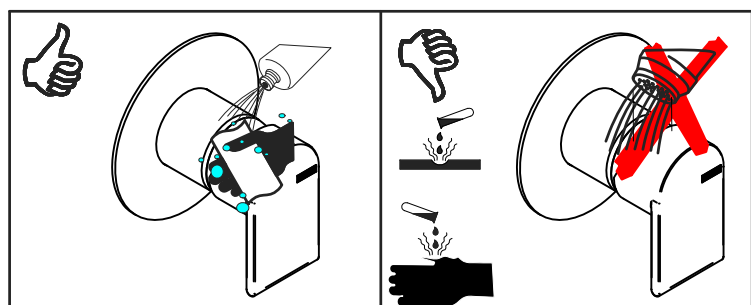

MANUTENZIONE E PULIZIA

Per una corretta manutenzione e pulizia di questo prodotto, raccomandiamo alcuni semplici accorgimenti:

- Utilizzare **detergenti neutri**, spruzzando il prodotto direttamente su un panno morbido onde evitare infiltrazioni
- Evitare **sempre** il contatto con prodotti acidi o abrasivi
- **Risciacquare bene** con abbondante acqua per eliminare eventuali residui ed **asciugare sempre** con un panno morbido
- Effettuare una **pulizia periodica** al fine di prevenire le formazioni calcaree

La BELLOSTA CARLO & C. non è RESPONSABILE di danni derivati dall'utilizzo di prodotti impropri per la pulizia.

MADE IN ITALY

Questo prodotto è stato realizzato interamente in Italia con l'utilizzo di materie prime di altissima qualità

DESIGN
EQB