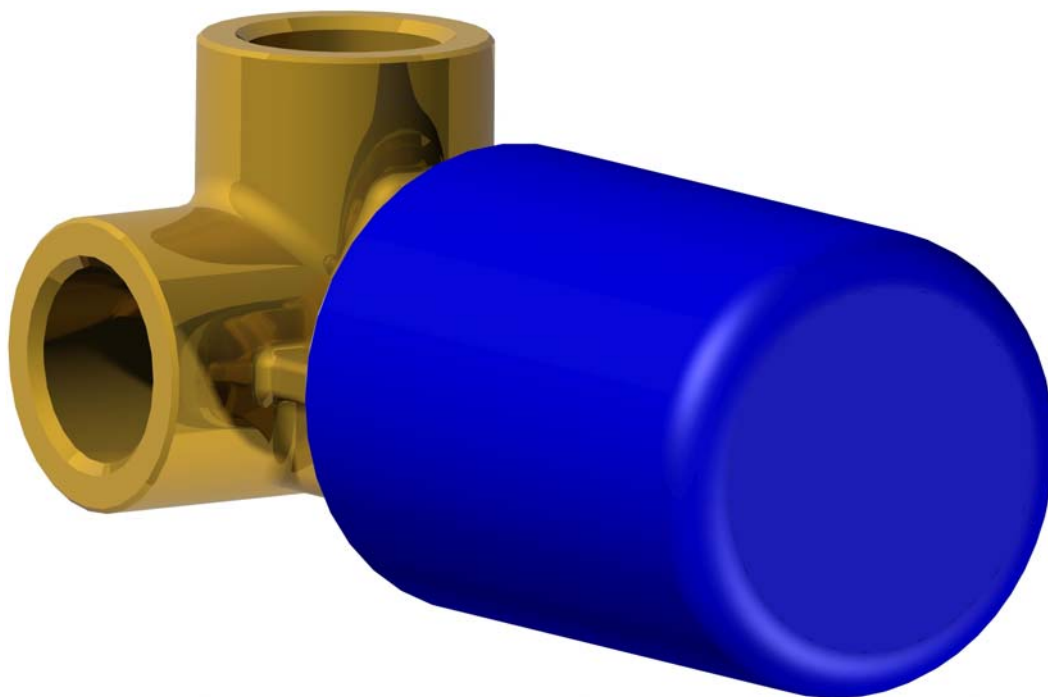

Incassi

Istruzioni di installazione / Installation instruction

Art. 104033

Per installatore: Al fine di garantire la durata del prodotto installare rubinetti con filtro da pulire periodicamente. Effettuare risciacquo delle tubazioni prima di installare il prodotto (PUNTO 1)

Eventuali residui se finissero all'interno della cartuccia potrebbero causarne il danneggiamento

For installer: In order to guarantee a long duration of the product install valves with filter, which have to be regularly cleaned (POINT 1). Carry out the rinsing of the pipes before install the tap.

Some external materials may damage the cartridge if not removed before the installation.