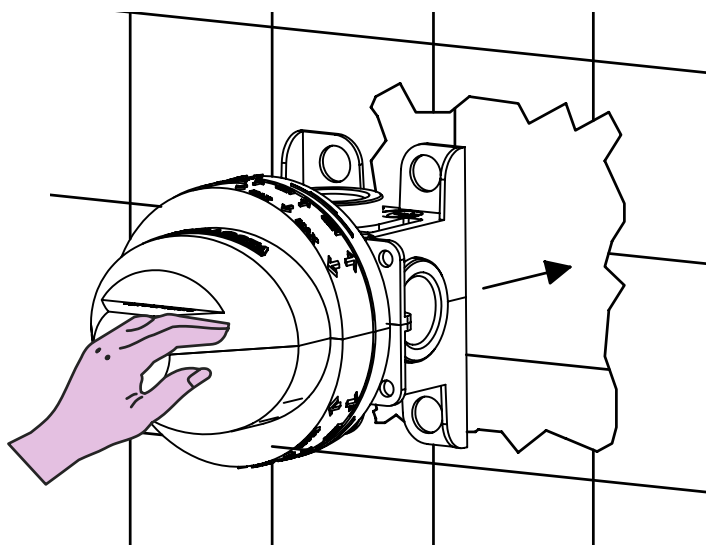

Incassi

Istruzioni di installazione / Installation instruction

Art. 104018

Per installatore: Al fine di garantire la durata del prodotto installare rubinetti con filtro da pulire periodicamente. Effettuare risciacquo delle tubazioni prima di installare il prodotto (PUNTO 1)
Eventuali residui se finissero all'interno della cartuccia potrebbero causarne il danneggiamento

For installer: In order to guarantee a long duration of the product install valves with filter, which have to be regularly cleaned (POINT 1). Carry out the rinsing of the pipes before install the tap.
Some external materials may damage the cartridge if not removed before the installation.

1 IMPORTANTISSIMO VERY IMPORTANT

2

3

4

MADE IN ITALY

Questo prodotto è stato realizzato interamente in Italia con l'utilizzo di materie prime di altissima qualità

DESIGN

EOB

MADE IN ITALY

This product has been entirely manufactured in Italy, by top quality raw materials.

BELLOSTA
rubinetterie
Rubinetti d'autore Made in Italy