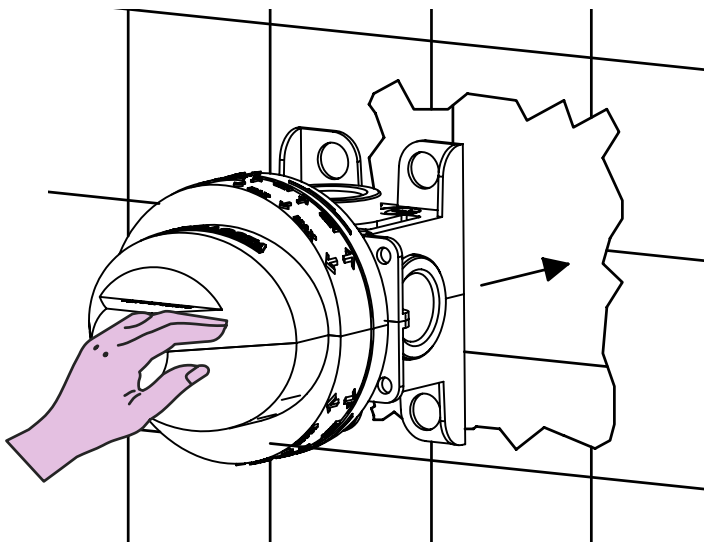

Incassi

Istruzioni di installazione / Installation instruction

Art. 104018

Per installatore: Al fine di garantire la durata del prodotto installare rubinetti con filtro da pulire periodicamente. Effettuare risciacquo delle tubazioni prima di installare il prodotto (PUNTO 1)
Eventuali residui se finissero all'interno della cartuccia potrebbero causarne il danneggiamento

For installer: In order to guarantee a long duration of the product install valves with filter, which have to be regularly cleaned (POINT 1). Carry out the rinsing of the pipes before install the tap.
Some external materials may damage the cadrige if not removed before the installation.

1 IMPORTANTISSIMO VERY IMPORTANT

2

3

4

MADE IN ITALY

Questo prodotto è stato realizzato interamente in Italia con l'utilizzo di materie prime di altissima qualità

DESIGN

EOB

MADE IN ITALY

This product has been entirely manufactured in Italy, by top quality raw materials.

BELLOSTA
rubinetterie
Rubinetti d'autore Made in Italy