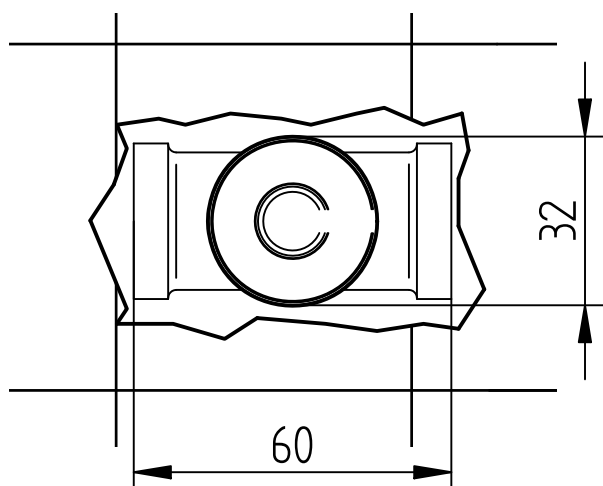

Art. 034034