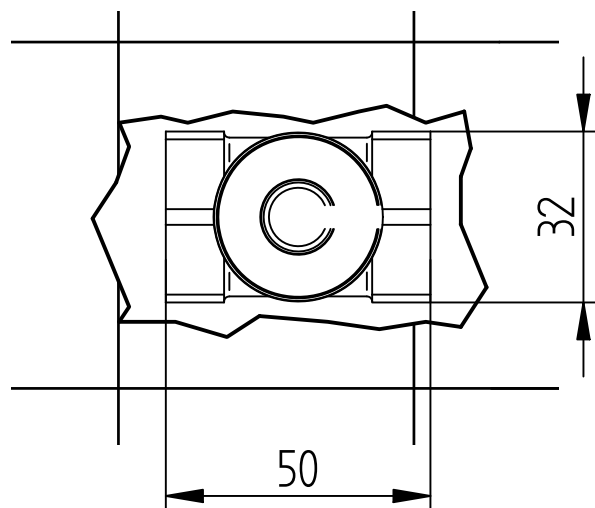

Art. 034036

MADE IN ITALY

Questo prodotto è stato realizzato interamente in Italia con l'utilizzo di materie prime di altissima qualità

DESIGN

EOB

MADE IN ITALY

This product has been entirely manufactured in Italy, by top quality raw materials.

BELLOSTA
rubinetterie
Rubinetti d'autore Made in Italy