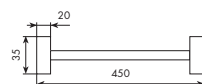

Portasalviette da 30 cm
Towel rack cm 30

01-2562/30 **cromato**

Art. 0962/45 | THEO