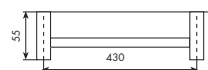

Portasalviette da 30 cm
Towel rack cm 30

01-2562/30 **cromato**

Art. 0962/45 | THEO