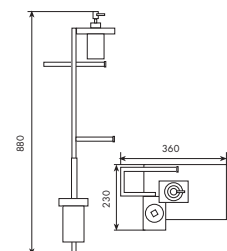

Art. 0959/2 | THEO

**Piantana portasapone, portasalviette, portarotolo e portascopino**

*Jointed soap-dish, towel, toilet-roll and toilet-brush rack*

01-0959/2 **cromato**

Art. 2559/2 | T-LUX

**Piantana portasapone, portasalviette, portarotolo e portascopino**