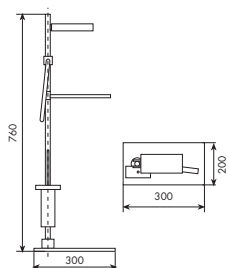

Piantana portasalviette

Jointed towel rack

01-2559 **cromato**

Art. 0959/2 | THEO