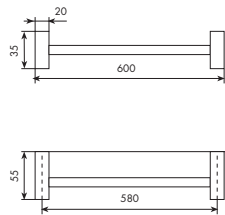

Art. 0962/60 | THEO

Portasalviette da 60 cm
Towel rack cm 60

01-0962/60 cromato