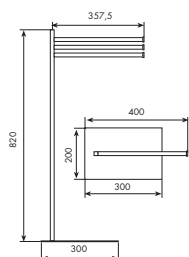

Art. 0959 | THEO

**Piantana portasalviette**

*Jointed towel rack*

01-0959 **cromato**

Art. 2559 | T-LUX

**Piantana portasalviette**

*Jointed towel rack*

01-2559 **cromato**