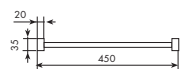

01-2562/30 **cromato**

Art. 0962/45 | THEO

**Portasalviette da 45 cm**  
Towel rack cm 45

01-0962/45 **cromato**

Art. 2562/45 | T-LUX

**Portasalviette da 45 cm**  
Towel rack cm 45

01-2562/45 **cromato**

Art. 0962/60 | THEO