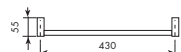

01-2562/30 **cromato**

Art. 0962/45 | THEO

**Portasalviette da 45 cm**  
Towel rack cm 45

01-0962/45 **cromato**

Art. 2562/45 | T-LUX

**Portasalviette da 45 cm**  
Towel rack cm 45

01-2562/45 **cromato**

Art. 0962/60 | THEO