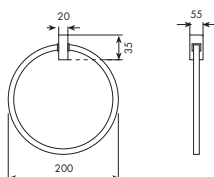

Portasalviette anello

Towel ring

01-0960 **cromato**

ACCABAGNO
THEO
T-LUX