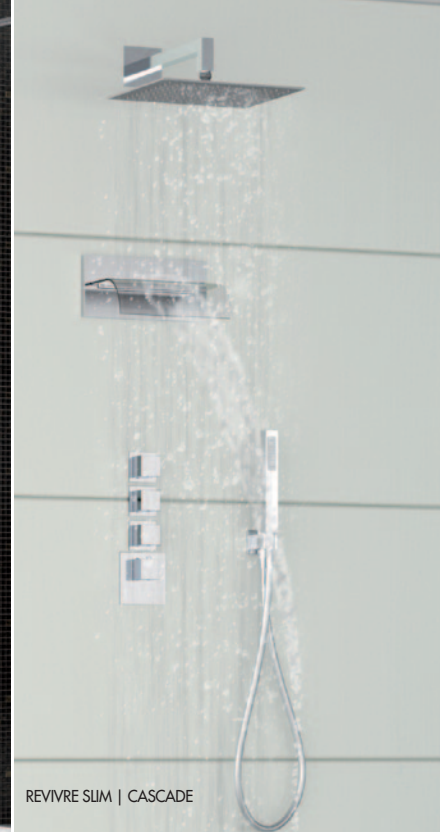

REVIVRE SLIM | CASCADE

REVIVRE SLIM | COULEURS

REVIVRE GRANDES ARCHES

REVIVRE ETOILE

REVIVRE OUTDOOR

*Revivre*  
luxury shower concept

REVIVRE ESSENCE

REVIVRE ETOILE

REVIVRE SLIM | CASCADE

REVIVRE SLIM

REVIVRE GRANDES ARCHES

REVIVRE SLIM | CASCADE

*Revivre*  
luxury shower concept

REVIVRE COULEURS | CASCADE

REVIVRE SLIM

REVIVRE SLIM