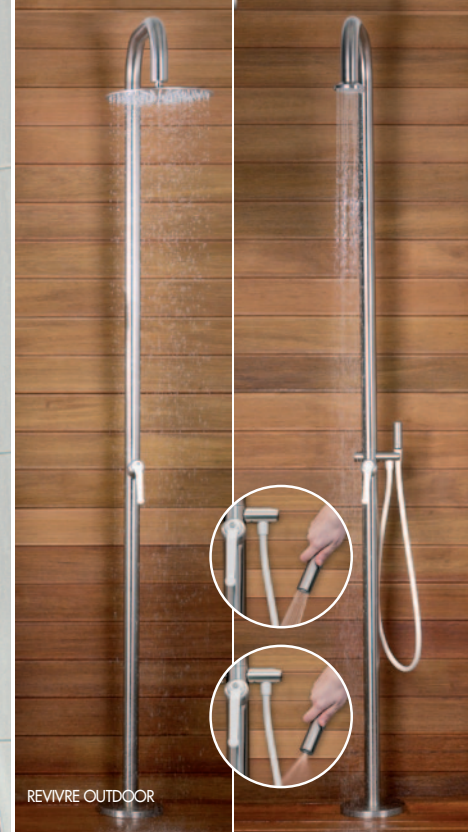

REVIVRE SLIM | CASCADE

REVIVRE SLIM | COULEURS

REVIVRE GRANDES ARCHES

REVIVRE ETOILE

REVIVRE OUTDOOR

*Revivre*  
luxury shower concept

REVIVRE ESSENCE

REVIVRE ETOILE

REVIVRE SLIM | CASCADE

REVIVRE SLIM

REVIVRE GRANDES ARCHES

REVIVRE SLIM | CASCADE

*Revivre*  
luxury shower concept

REVIVRE COULEURS | CASCADE

REVIVRE SLIM

REVIVRE SLIM