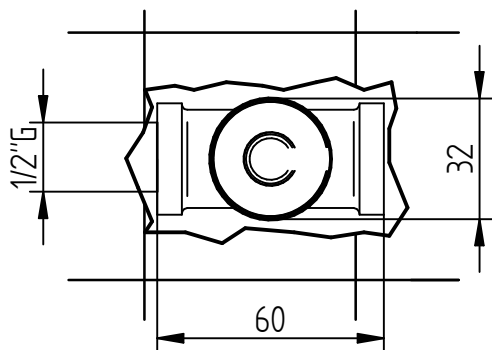

Per installatore: Al fine di garantire la durata del prodotto installare rubinetti con filtro da pulire periodicamente. Effettuare risciacquo delle tubazioni prima di installare il prodotto (PUNTO 1). Eventuali residui se finissero all'interno della cartuccia potrebbero causarne il danneggiamento
For installer: In order to guarantee a long duration of the product install valves with filter, which have to be regularly cleaned (POINT 1). Carry out the rinsing of the pipes before install the tap. Some external materials may damage the cadridge if not removed before the installation.

Art. 604003 - Art. 604004