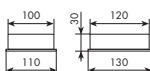

Art. 8054

Portasapone singolo d'appoggio in porcellana bianca
White porcelain standing soap dish

01-8054 **cromato**

Art. 8059

Piantana portasalviette
Jointed towel rack

01-8059 **cromato**

Art. 8059/1

Piantana portarotolo e portascopino in porcellana bianca
Jointed toilet-roll, white porcelain toilet-brush rack