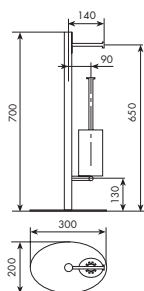

Art. 8054

Portasapone singolo d'appoggio in porcellana bianca
White porcelain standing soap dish

01-8054 **cromato**

Art. 8059

Piantana portasalviette
Jointed towel rack

01-8059 **cromato**

Art. 8059/1

Piantana portarotolo e portascopino in porcellana bianca
Jointed toilet-roll, white porcelain toilet-brush rack

01-8059/1 **cromato**

Art. 8062/30

Portasalviette da 30 cm
Towel rack cm 30

01-8062/30 **cromato**

Art. 8062/45

Portasalviette da 45 cm
Towel rack cm 45

01-8062/45 **cromato**

Art. 8062/60