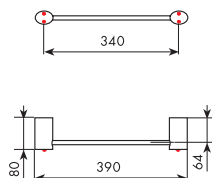

Portasalviette da 30 cm

Towel rack cm 30

01-8362/30 cromato

supporti con Swarovski
supports with Swarovski

Art. 8362/45