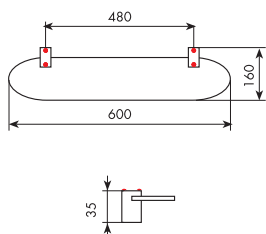

Art. 8369

Mensola cristallo

Crystal shelf

01-8369

cromato

⊙ supporti con Swarovski
supports with Swarovski

Art. 8370