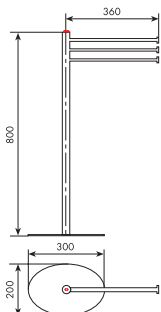

Art. 8359

Piantana portasalviette

Jointed towel rack

01-8359 cromato

estremità piantana con Swarovski
upper head jointed towel rack with Swarovski

Art. 8359/1

Piantana portarotolo e portascopino in porcellana bianca

Jointed toilet-roll, white porcelain toilet-brush rack

01-8359/1 cromato

estremità piantana e scopino con Swarovski
upper head jointed towel rack and upper head toilet brush with Swarovski

Art. 8362/30

Portasalviette da 30 cm

Towel rack cm 30

01-8362/30 cromato

supporti con Swarovski
supports with Swarovski

Art. 8362/45

Portasalviette da 45 cm

Towel rack cm 45

01-8362/45 cromato

supporti con Swarovski
supports with Swarovski

Art. 8362/60

Portasalviette da 60 cm

Towel rack cm 60

01-8362/60 cromato

supporti con Swarovski
supports with Swarovski