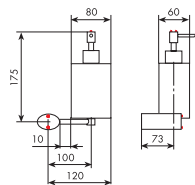

Portasapone singolo in porcellana bianca
White porcelain soap dish

01-8353 **cromato**

supporto con Swarovski
support with Swarovski

Art. 8353/1

Dispenser per sapone in porcellana bianca
White porcelain soap dispenser

01-8353/1 **cromato**

supporto e dispenser con Swarovski
oval support and soap dispenser with Swarovski

Art. 8054