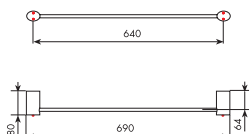

Portasalviette da 60 cm

Towel rack cm 60

01-8362/60 cromato

supporti con Swarovski
supports with Swarovski