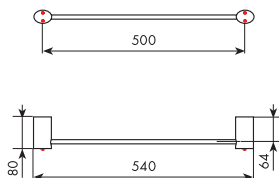

Portasalviette da 45 cm

Towel rack cm 45

01-8362/45 cromato

supporti con Swarovski
supports with Swarovski

Art. 8362/60