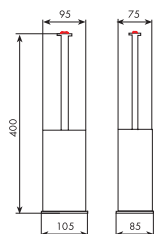

Portascopino in porcellana bianca

White porcelain toilet-brush holder

01-8365 cromato

○ supporto ed estremità scopino con Swarovski
oval support and upper head toilet brush with Swarovski

Art. 8366

Portascopino d'appoggio in porcellana bianca

White porcelain standing toilet-brush holder

01-8366 cromato

○ estremità scopino con Swarovski
upper head toilet brush with Swarovski

Art. 8368