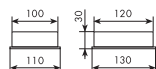

Portasapone singolo d'appoggio in porcellana bianca
White porcelain standing soap dish

01-8054 **cromato**