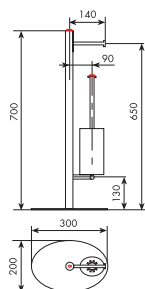

01-8054 **cromato**

Art. 8359

Piantana portasalviette

Jointed towel rack

01-8359 cromato

estremità piantana con Swarovski
upper head jointed towel rack with Swarovski

Art. 8359/1

Piantana portarotolo e portascopino in porcellana bianca