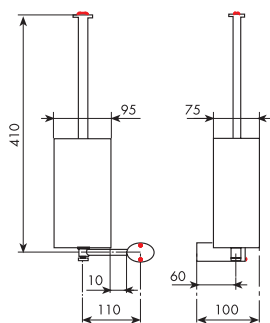

01-8363 cromato

○ ovale con Swarovski
oval hanger with Swarovski

Art. 8364

Portarotolo

Toilet-roll holder

01-8364 cromato

○ supporto con Swarovski
support with Swarovski

Art. 8365