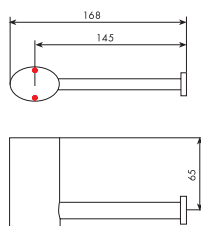

Appendiabito

Hanger

01-8363 cromato

○ ovale con Swarovski
oval hanger with Swarovski

Art. 8364