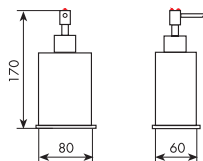

Dispenser per sapone d'appoggio in porcellana bianca

White porcelain standing soap dispenser

01-8370

cromato

⊙ pompetta dispenser con Swarovski
upper head dispenser with Swarovski