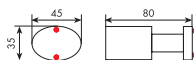

Art. 8362/60

Portasalviette da 60 cm

Towel rack cm 60

01-8362/60 cromato

supporti con Swarovski
supports with Swarovski

Art. 8363

Appendiabito

Hanger