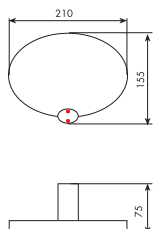

Applique

Wall lamp

01-8368 cromato

○ supporto con Swarovski
support with Swarovski