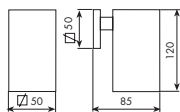

Art. 6151

Portabicchiere singolo

Glass holder

01-6151	cromato
33-6151	cromo satinato
34-6151	cromo spazzolato
35-6151	nickel spazzolato
66-6151	bianco opaco
71-6151	oro opaco