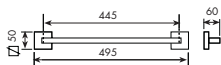

Art. 6162/45

Portasalviette da 45 cm

Towel rack cm 45

01-6162/45	cromato
33-6162/45	cromo satinato
34-6162/45	cromo spazzolato
35-6162/45	nickel spazzolato
66-6162/45	bianco opaco
71-6162/45	oro opaco