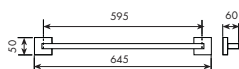

Art. 6162/45

Portasalviette da 45 cm

Towel rack cm 45

01-6162/45	cromato
33-6162/45	cromo satinato
34-6162/45	cromo spazzolato
35-6162/45	nickel spazzolato
66-6162/45	bianco opaco
71-6162/45	oro opaco

Art. 6162/60