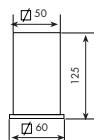

Art. 6152

Portabicchiere singolo d'appoggio

Standing glass holder

01-6152	cromato
33-6152	cromo satinato
34-6152	cromo spazzolato
35-6152	nickel spazzolato
66-6152	bianco opaco
71-6152	oro opaco