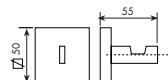

Art. 6163

Appendiabito

Hanger

01-6163	cromato
33-6163	cromo satinato
34-6163	cromo spazzolato
35-6163	nickel spazzolato
66-6163	bianco opaco
71-6163	oro opaco