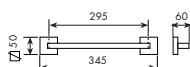

Portasalviette da 30 cm
Towel rack cm 30

01-6162/30	cromato
33-6162/30	cromo satinato
34-6162/30	cromo spazzolato
35-6162/30	nickel spazzolato
66-6162/30	bianco opaco
71-6162/30	oro opaco