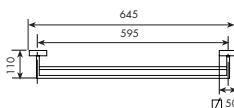

Art. 6170/60

Portasalviette doppio da 60 cm
Double towel rack cm 60

01-6170/60	cromato
33-6170/60	cromo satinato
34-6170/60	cromo spazzolato
35-6170/60	nickel spazzolato
66-6170/60	bianco opaco
71-6170/60	oro opaco