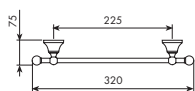

Art. 0362/30

Portasalviette da 30 cm

Towel rack cm 30

01-0362/30	cromato	12-0362/30	ottone lucido
02-0362/30	cromo/oro	13-0362/30	ottone naturale
04-0362/30	dorado	14-0362/30	bianco
05-0362/30	bronzo satinato	15-0362/30	bianco/oro
06-0362/30	rame vecchio	16-0362/30	bianco/cromo
07-0362/30	vecchio argento	71-0362/30	oro opaco
08-0362/30	canna fucile	72-0362/30	bronzo opaco
09-0362/30	canna fuc/oro