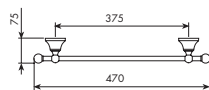

Art. 0362/45

Portasalviette da 45 cm

Towel rack cm 45

01-0362/45	cromato	12-0362/45	ottone lucido
02-0362/45	cromo/oro	13-0362/45	ottone naturale
04-0362/45	dorado	14-0362/45	bianco
05-0362/45	bronzo satinato	15-0362/45	bianco/oro
06-0362/45	rame vecchio	16-0362/45	bianco/cromo
07-0362/45	vecchio argento	71-0362/45	oro opaco
08-0362/45	canna fucile	72-0362/45	bronzo opaco
09-0362/45	canna fuc/oro