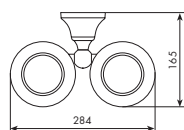

Art. 4057

Portasapone doppio

Double soap dish

porcellana decorata		porcellana bianca
01-4057 *	cromato	01-4057/B *
04-4057 *	dorato	04-4057/B *

* gli accessori bagno di questa serie vengono forniti con vetro acidato.
Per ordinare la versione in ceramica aggiungere al codice: /C.

* all bath accessories for this collection are supplied with opaque glass.
To order the ceramic version, please add "/C" to the article code.