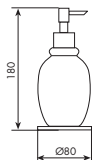

Art. 0854/1

Modello dispenser d'appoggio disponibile solo nella versione in ceramica bianca

Standing soap dispenser - available in white ceramic only

01-0854/1 **cromato**

04-0854/1 **dorato**