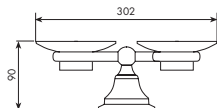

Art. 4058

Portasapone doppio d'appoggio

Standing double soap dish

porcellana decorata		porcellana bianca
01-4058 *	cromato	01-4058/B *
04-4058 *	dorato	04-4058/B *

* gli accessori bagno di questa serie vengono forniti con vetro acidato.
Per ordinare la versione in ceramica aggiungere al codice: /C.
* all bath accessories for this collection are supplied with opaque glass.
To order the ceramic version, please add "/C" to the article code.