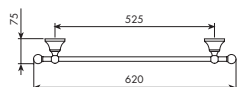

Art. 4062/60

Portasalviette da 60 cm

Towel rack cm 60

porcellana decorata		porcellana bianca
01-4062/60	cromato	01-4062/60/B
04-4062/60	dorato	04-4062/60/B