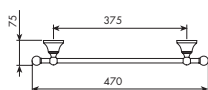

Art. 4062/30

Portasalviette da 30 cm

Towel rack cm 30

porcellana decorata		porcellana bianca
01-4062/30	cromato	01-4062/30/B
04-4062/30	dorato	04-4062/30/B

Art. 4062/45

Portasalviette da 45 cm

Towel rack cm 45