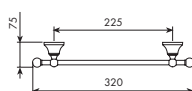

Art. 4062/30

Portasalviette da 30 cm

Towel rack cm 30

porcellana decorata		porcellana bianca
01-4062/30	cromato	01-4062/30/B
04-4062/30	dorato	04-4062/30/B