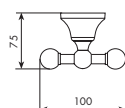

Art. 4063

Appendiabito

Hanger

porcellana decorata		porcellana bianca
01-4063	cromato	01-4063/B
04-4063	dorato	04-4063/B