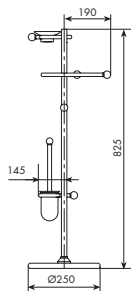

Art. 4059/2

Piantana portasapone, portasalviette, portarotolo e portascopino

Jointed soap-dish, towel, toilet-roll and toilet-brush rack

porcellana decorata		porcellana bianca
01-4059/2 *	cromato	01-4059/2/B *
04-4059/2 *	dorato	04-4059/2/B *

* gli accessori bagno di questa serie vengono forniti con vetro acidato.
Per ordinare la versione in ceramica aggiungere al codice: /C.
* all bath accessories for this collection are supplied with opaque glass.
To order the ceramic version, please add "/C" to the article code.