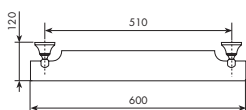

Art. 4069

Mensola cristallo

Crystal shelf

porcellana decorata		porcellana bianca
01-4069	cromato	01-4069/B
04-4069	dorato	04-4069/B