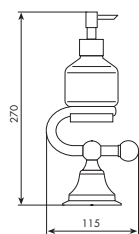

Art. 4054/1

Dispenser per sapone d'appoggio

Standing soap dispenser

porcellana decorata		porcellana bianca
01-4054/1	cromato	01-4054/1/B
04-4054/1	dorato	04-4054/1/B