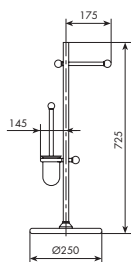

Art. 4059

Piantana portasalviette

Jointed towel rack

porcellana decorata		porcellana bianca
01-4059	cromato	01-4059/B
04-4059	dorato	04-4059/B

Art. 4059/1

Piantana portarotolo e portascopino

Jointed toilet-roll, toilet-brush rack