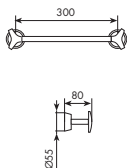

Portasalviette da 30 cm

Towel rack cm 30

01-9162/30 **cromato**

Art. 9162/45