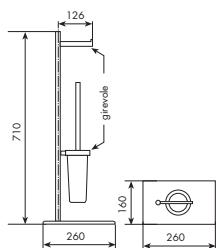

Art. 9154

Portasapone singolo d'appoggio in porcellana bianca*White porcelain standing soap dish*01-9154 **cromato**

Art. 9159

Piantana portasalviette
Jointed towel rack

01-9159 **cromato**

Art. 9159/1

Piantana portarotolo e portascopino in porcellana bianca
Jointed toilet-roll, white porcelain toilet-brush rack

01-9159/1 **cromato**

Art. 9162/30

Portasalviette da 30 cm

Towel rack cm 30

01-9162/30 **cromato**

Art. 9162/45

Portasalviette da 45 cm

Towel rack cm 45