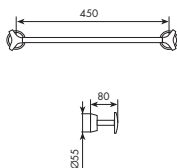

01-9159/1 **cromato**

Art. 9162/30

Portasalviette da 30 cm

Towel rack cm 30

01-9162/30 **cromato**

Art. 9162/45

Portasalviette da 45 cm

Towel rack cm 45