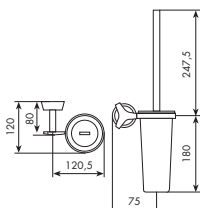

Art. 9165

Portascopino in porcellana bianca

White porcelain toilet-brush holder

01-9165 **cromato**