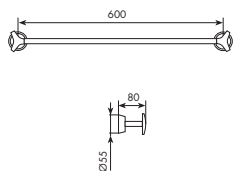

Portasalviette da 60 cm

Towel rack cm 60

01-9162/60 **cromato**