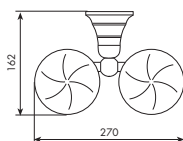

Portasapone doppio

Double soap dish

01-0757	cromato
05-0757	bronzo satinato
06-0757	rame vecchio

Art. 0758