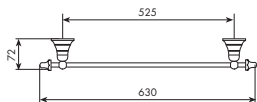

Art. 0762/60

Portasalviette da 60 cm

Towel rack cm 60

01-0762/60	cromato
05-0762/60	bronzo satinato
06-0762/60	rame vecchio

Art. 0763