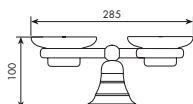

Portasapone doppio d'appoggio

Standing double soap dish

01-0758	cromato
05-0758	bronzo satinato
06-0758	rame vecchio