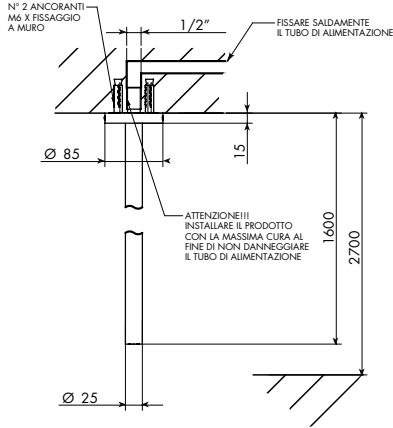

## REMOTE DRIVER:

For remote driver, see taps collections

For other driver (electronic, column, basal) project on request

Art. 894019

Bocca da soffitto TONDO  
ROUND ceiling spout

01-894019 cromato

577,50

Art. 804053

Bocca da soffitto OVALE  
OVAL ceiling spout

01-804053 cromato

586,80

STILLE  
BOCCHIE  
SOFFITTO