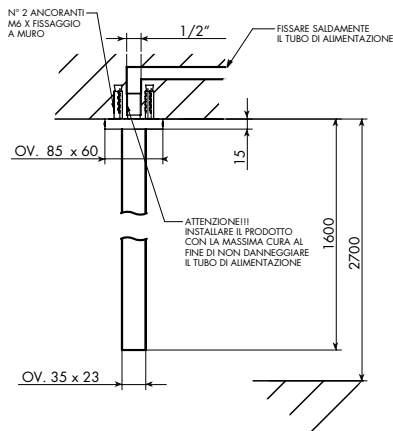

## REMOTE DRIVER:

For remote driver, see taps collections

For other driver (electronic, column, basal) project on request

Art. 894019

Bocca da soffitto TONDO  
ROUND ceiling spout

01-894019 cromato

577,50

Art. 804053

Bocca da soffitto OVALE  
OVAL ceiling spout

01-804053 cromato

586,80

STILLE  
BOCCHIE  
SOFFITTO