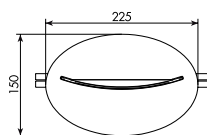

Art. 8031

Bocca doccia a cascata ovale Funtanin, fissaggio a parete

Wall fixing oval Funtanin cascade shower spout

73-8031 **inox 304 lucido**

Art. 8031/E

Parti esterne per art. 8031

External parts for art. 8031

73-8031/E **inox 304 lucido**

Art. 801014

Predisposizione incasso a parete per art. 8031

Built-in presystem wall for art. 8031

801014