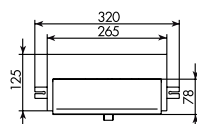

Art. 7531

Bocca doccia a lama rovesciata, fissaggio a parete

Wall fixing cascade shower spout

78-7531 **inox 304 lucido/cromo**

Art. 7531/E

Parti esterne per art. 7531

External parts for art. 7531

78-7531/E **inox 304 lucido/cromo**

Art. 754092

Predisposizione incasso a parete per art. 7531

Built-in presystem wall for art. 7531

754092