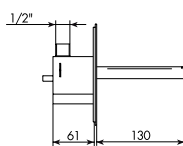

Art. 8031

Bocca doccia a cascata ovale Funtanin, fissaggio a parete

Wall fixing oval Funtanin cascade shower spout

73-8031 **inox 304 lucido**

Art. 8031/E

Parti esterne per art. 8031

External parts for art. 8031

73-8031/E **inox 304 lucido**

Art. 801014

Predisposizione incasso a parete per art. 8031

Built-in presystem wall for art. 8031

801014