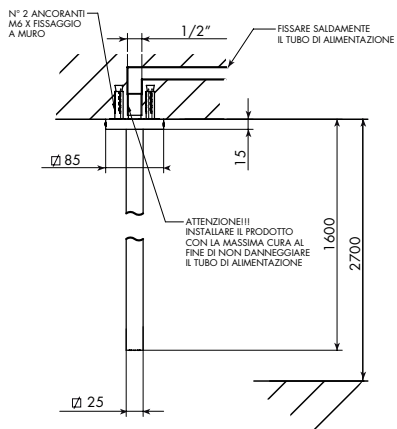

REMOTE DRIVER:

For remote driver, see taps collections

For other driver (electronic, column, basal) project on request

Art. 794019

Bocca da soffitto **QUADRO**
 SQUARE ceiling spout

01-794019 cromato

679,50