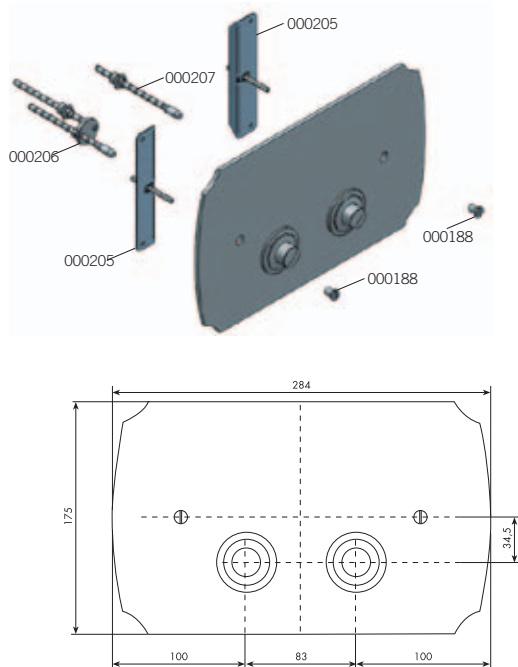

Art. 018/3 (UNICA)

Placca comando per cassetta incasso mod. GEBERIT Italia Classico*

Plate for GEBERIT waste system Classic*

01-018/3	cromato	26-018/3	cr sat/cromo
02-018/3	cromo/oro	27-018/3	cr sat/oro
03-018/3	oro/argento	28-018/3	nickel satinato
04-018/3	dorato	29-018/3	nickel sat/cromo
05-018/3	bronzo satinato	30-018/3	nickel c/prot
06-018/3	rame vecchio	31-018/3	nickel c/prot/oro
07-018/3	vecchio argento	32-018/3	nickel c/prot/cromo
08-018/3	canna di fucile	33-018/3	cromo satinato
09-018/3	canna fuc/oro	53-018/3	canna fuc/cromo
10-018/3	verderame	55-018/3	nickel sat/oro
11-018/3	nero antracite	66-018/3	bianco opaco
12-018/3	ottone lucido	67-018/3	nero opaco
13-018/3	ottone naturale	68-018/3	rame opaco
15-018/3	bianco/oro	69-018/3	argento opaco
16-018/3	bianco/cromo	71-018/3	oro opaco
17-018/3	nero/oro	72-018/3	bronzo opaco
18-018/3	nero/cromo		

* compatibile solo con Unica, Combifix, Combifix Italia, Duofix

* featuring only with Unica, Combifix, Combifix Italia, Duofix