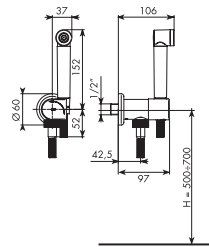

Art. 0303/ID

Idroscopino quadro completo c/attivatore ed EROGAZIONE TIPO DOCCETTA

Complete square hydrobrush with activator and SPRAYER LIKE HANDSHOWER

01-0303/ID	cromato	10-0303/ID	verderame
02-0303/ID	cromo / oro	12-0303/ID	ottone lucido
04-0303/ID	dorado	13-0303/ID	ottone naturale
05-0303/ID	bronzo satinato	14-0303/ID	bianco
06-0303/ID	rame vecchio	15-0303/ID	bianco / oro
07-0303/ID	vecchio argento	16-0303/ID	bianco / cromo
08-0303/ID	canna di fucile	71-0303/ID	oro opaco
09-0303/ID	canna fuc / oro	72-0303/ID	bronzo opaco