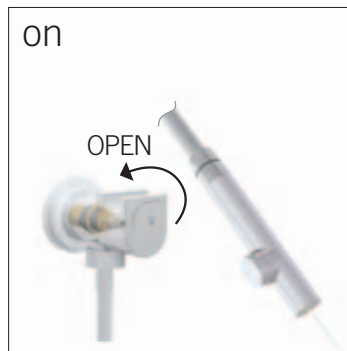

**IT WILL BE BETTER TO PUT THE HYDROBRUSH AT 500-700 MM FROM THE FLOOR**

**HYDROSCOPINO CON EROGAZIONE UNICA TIPO LASER**  
HYDROBRUSH WITH ONLY SPRAYER LIKE LASER

> ART. 0303/ID/1

**HYDROSCOPINO CON EROGAZIONE UNICA TIPO DOCCETTA**  
HYDROBRUSH WITH ONLY SPRAYER LIKE HANDSHOWER

> ART. 0303/ID

**HYDROSCOPINO CON EROGAZIONE UNICA SUPERIORE TIPO LASER**  
HYDROBRUSH WITH ONLY SPRAYER UP LIKE LASER

> ART. 0303/ID/LA

**GANCIO DOCCETTA BIDET COMPLETO CON MISCELATORE INTEGRATO**  
COMPLETE HOOK HAND SHOWER BIDET WITH INTEGRATE MIXER