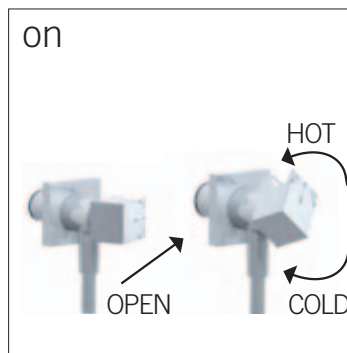

IT WILL BE BETTER TO PUT THE HYDROBRUSH AT 500-700 MM FROM THE FLOOR

HYDROSCOPINO CON EROGAZIONE UNICA TIPO LASER
HYDROBRUSH WITH ONLY SPRAYER LIKE LASER

- > ART. 7503/ID/1
- > ART. 3303/ID/1

HYDROSCOPINO CON EROGAZIONE UNICA TIPO DOCCETTA
HYDROBRUSH WITH ONLY SPRAYER LIKE HANDSHOWER

- > ART. 7503/ID
- > ART. 3303/ID

GANCIO DOCCETTA BIDET COMPLETO CON MISCELATORE INTEGRATO
COMPLETE HOOK HAND SHOWER BIDET WITH INTEGRATE MIXER

- > ART. 7503/MI

Art. 7503/ID/1

Idroscopino quadro completo c/attivatore ed EROGAZIONE TIPO LASER