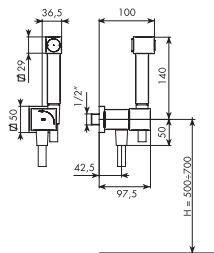

IT WILL BE BETTER TO PUT THE HYDROBRUSH AT 500-700 MM FROM THE FLOOR

HYDROSCOPINO CON EROGAZIONE UNICA TIPO LASER
HYDROBRUSH WITH ONLY SPRAYER LIKE LASER

- > ART. 7503/ID/1
- > ART. 3303/ID/1

HYDROSCOPINO CON EROGAZIONE UNICA TIPO DOCCETTA
HYDROBRUSH WITH ONLY SPRAYER LIKE HANDSHOWER

- > ART. 7503/ID
- > ART. 3303/ID

GANCIO DOCCETTA BIDET COMPLETO CON MISCELATORE INTEGRATO
COMPLETE HOOK HAND SHOWER BIDET WITH INTEGRATE MIXER

- > ART. 7503/MI

Art. 7503/ID/1

Idroscopino quadro completo c/attivatore ed EROGAZIONE TIPO LASER